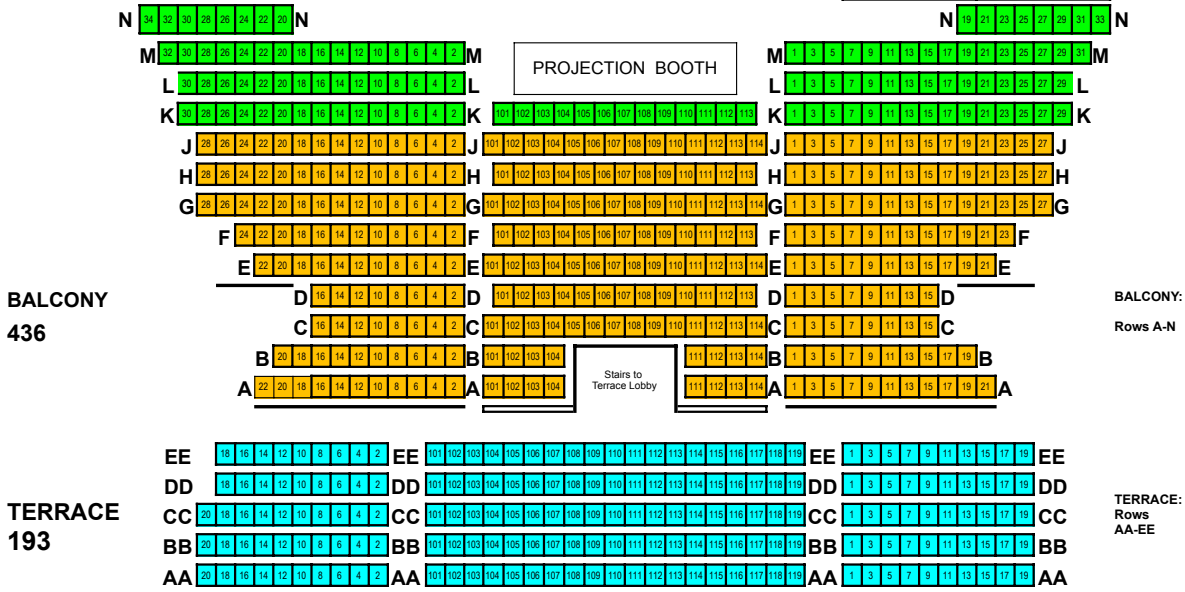

THE ALEX

209	\$0
315	\$0
443	\$0
260	\$0
173	\$0

Gross Potential

1400	\$0
------	-----

Upstairs Level (Stair Access only): Terrace Section overhangs Orchestra Level at Row K — Balcony Section begins above the Alexander Terrace